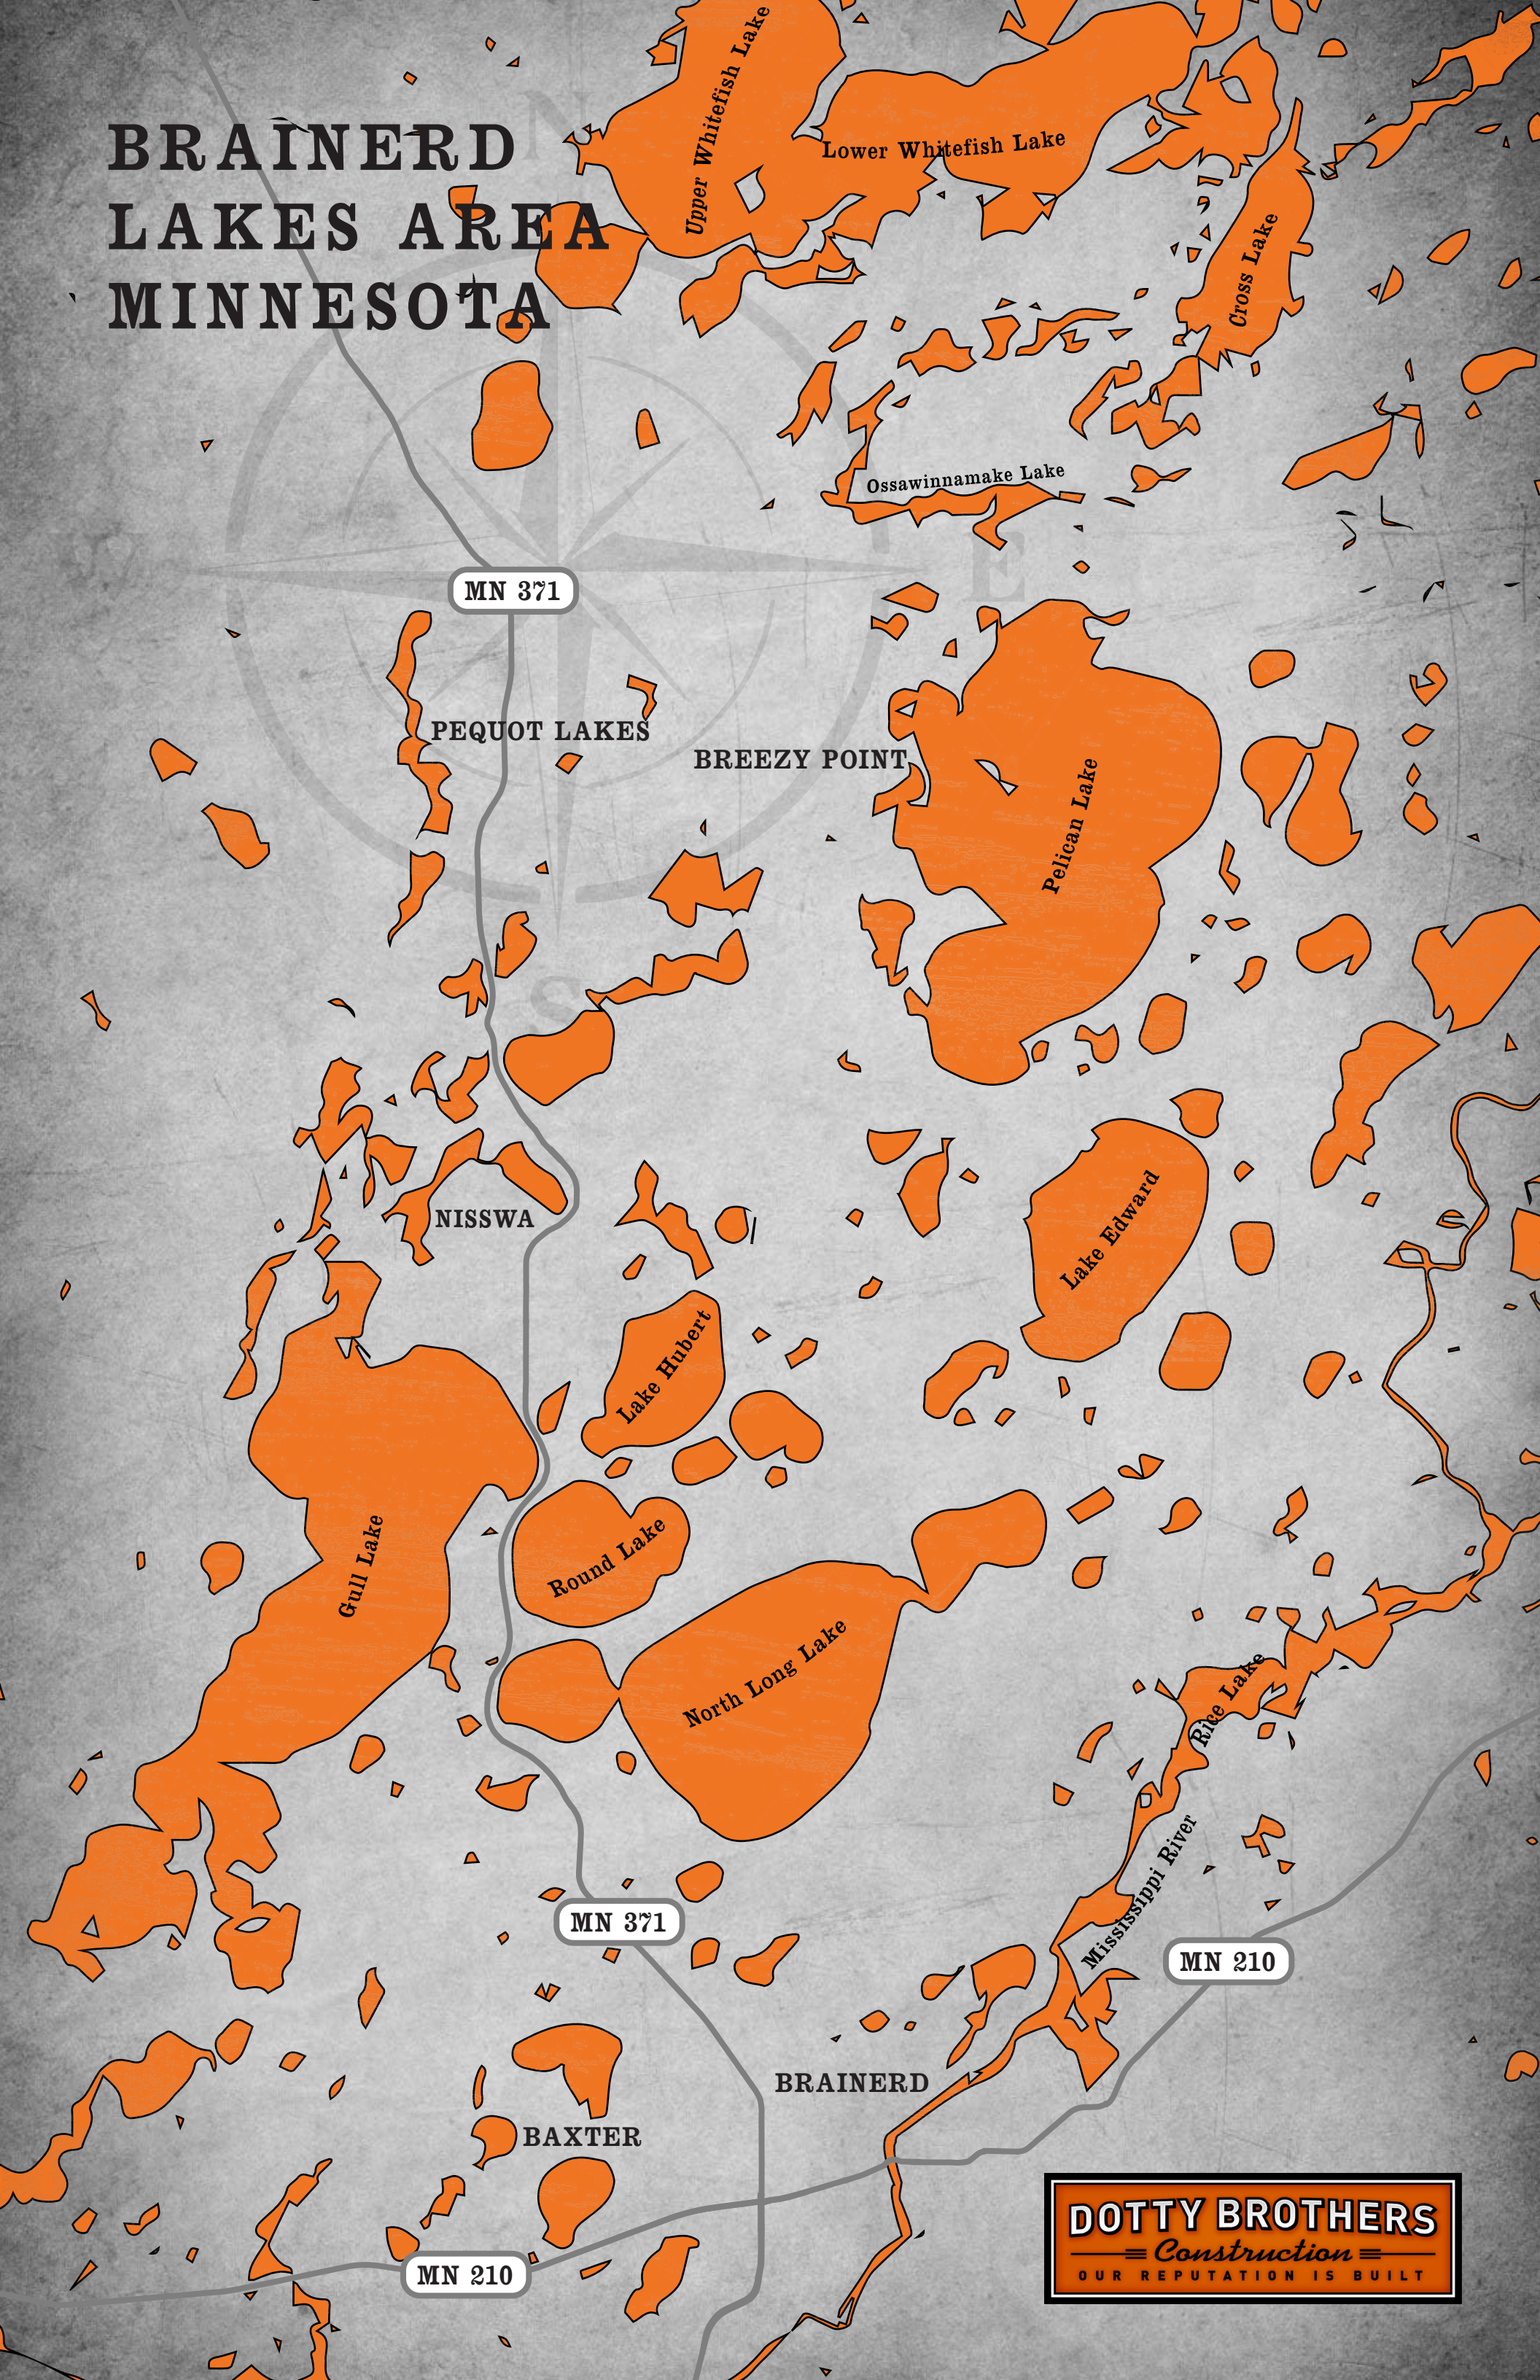

# BRAINERD LAKES AREA MINNESOTA

MN 371

PEQUOT LAKES

BREEZY POINT

NISSWA

Lake Hubert

Lake Edward

Gull Lake

Round Lake

North Long Lake

Rice Lake

MN 371

MN 210

BRAINERD

BAXTER

MN 210